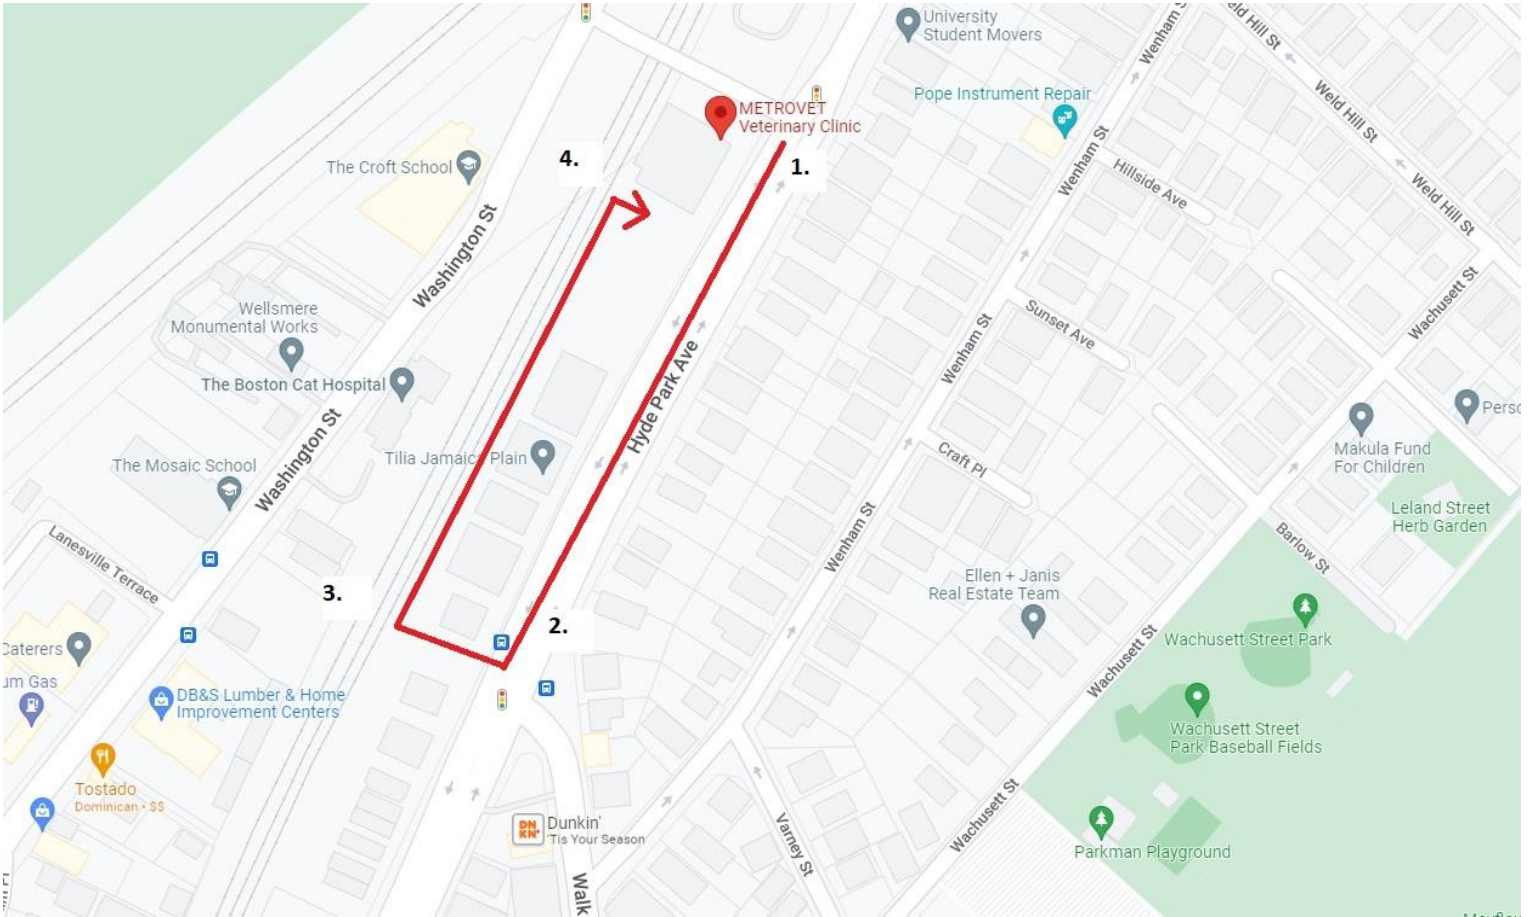

Garage Entrance For Metrovet

1. Continue down Hyde Park Ave until you reach the intersection of Hyde Park Ave and Walk Hill Street.
2. At the intersection, turn into the apartment complex and head down the hill.
3. At the bottom of the hill, take a right and continue forward until you see two garage doors.
4. Once at the garage doors, please call us at 857-277-7781 to open the garage doors.
5. Please park in a space with a METROVET sign.